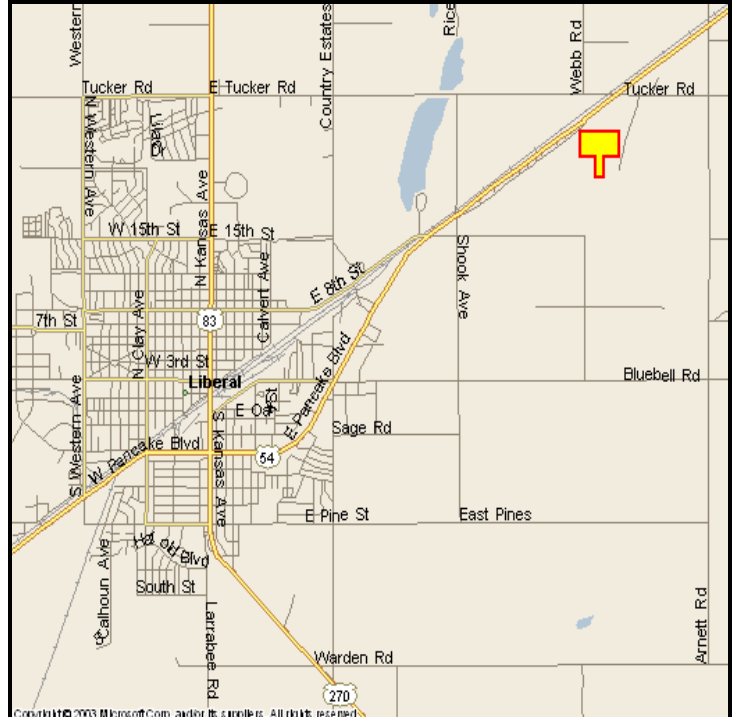

LIBERAL, SEWARD COUNTY, KANSAS

MARKET:

A very nice looking billboard for southwest bound traffic into Liberal from Wichita with 24 hour illumination. Great exposure to "Snowbirds" and big trucks!

LOCATION:

1.5 miles Northeast of Liberal

HIGHWAY:

54

ORIENTATION:

Side of Pavement - South
For Traffic - Westbound

FACE:

Position - Cross Read
Size - 12' H x 25' W
Illuminated - Yes

TERM:

12, 24 & 36 Months

GPS:

Latitude: 37.0575
Longitude: -100.8837

WEEKLY IMPRESSIONS:

47,900

PANEL ID:

KSE-1C (Top)
KSE-1D (Bottom)

For More Information, Please Call
877.583.3801