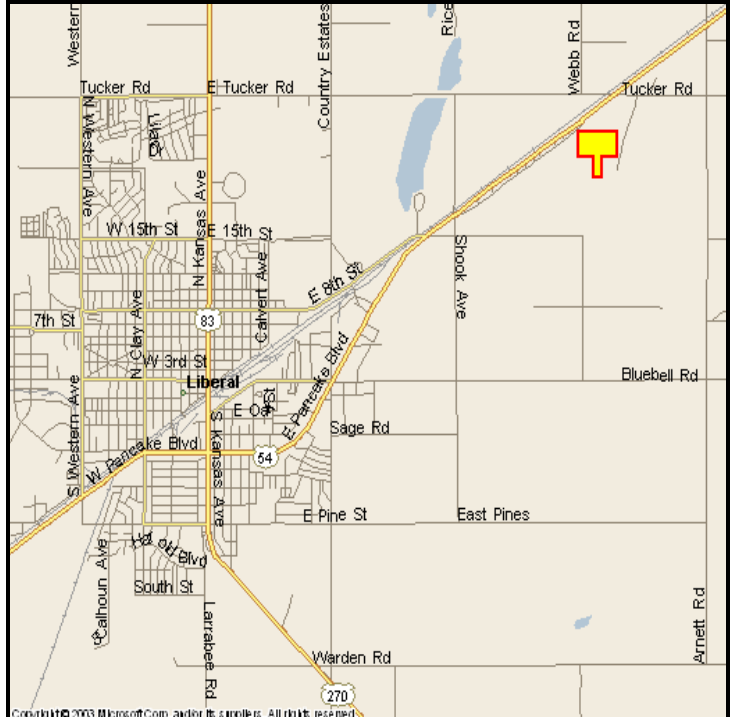

LIBERAL, SEWARD COUNTY, KANSAS

MARKET:

A very nice looking billboard for southwest bound traffic into Liberal from Wichita with 24 hour illumination. Great exposure to "Snowbirds" and big trucks!

LOCATION:

1.5 miles Northeast of Liberal

HIGHWAY:

54

ORIENTATION:

Side of Pavement - South
For Traffic - Westbound

FACE:

Position - Cross Read
Size - 12' H x 25' W
Illuminated - Yes

TERM:

12, 24 & 36 Months

GPS:

Latitude: 37.0575
Longitude: -100.8837

WEEKLY IMPRESSIONS:

47,900

PANEL ID:

KSE-1C (Top)
KSE-1D (Bottom)

For More Information, Please Call
877.583.3801