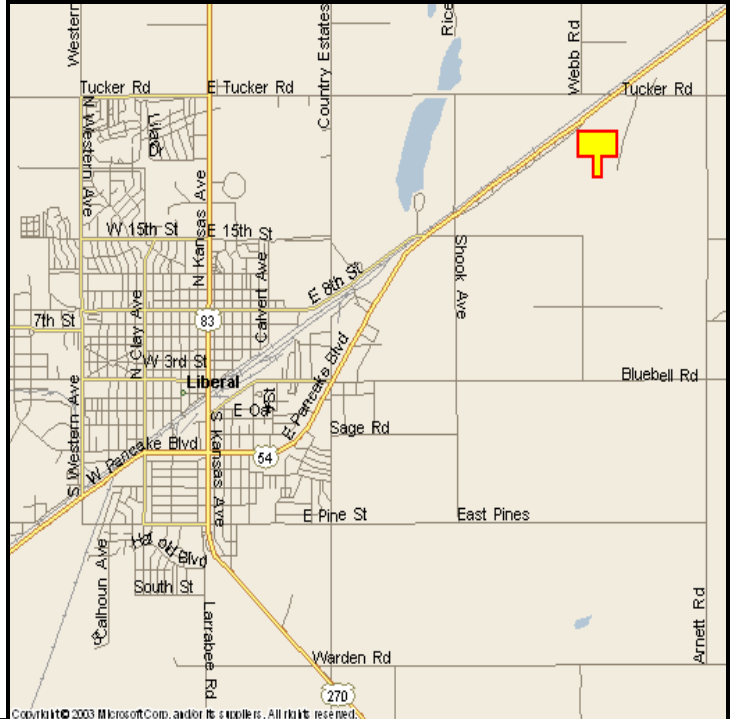

LIBERAL, SEWARD COUNTY, KANSAS

MARKET:

A very nice looking billboard for northeast bound traffic leaving Liberal toward Wichita with 24 hour illumination. Great exposure to "Snowbirds" and big trucks!

LOCATION:

1.5 miles Northeast of Liberal

HIGHWAY:

54

ORIENTATION:

Side of Pavement - South
For Traffic - Eastbound

FACE:

Position - Right Read
Size - 12' H x 25' W
Illuminated - Yes

TERM:

12, 24 & 36 Months

GPS:

Latitude: 37.0575
Longitude: -100.8837

WEEKLY IMPRESSIONS:

47,900

PANEL ID:

KSE-1A (Top)
KSE-1B (Bottom)

For More Information, Please Call