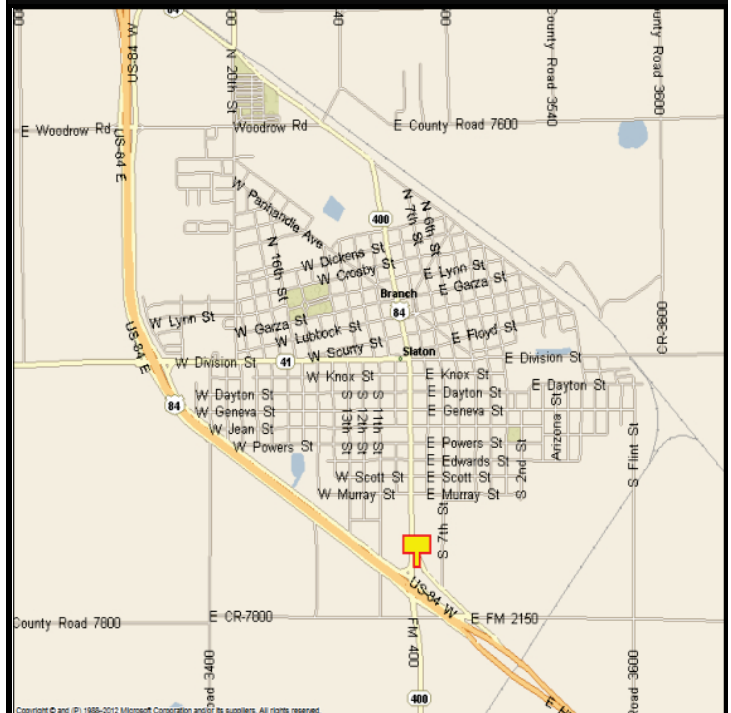

LUBBOCK, LUBBOCK COUNTY, TEXAS

MARKET:

This billboard is located in Slaton, Texas on US 84. This is perfect for Eastbound traffic to Post, Snyder or Abilene on US 84.

LOCATION:

NW corner of US 84 and 9th Street - Slaton

HIGHWAY:

84

ORIENTATION:

Side of Pavement - North
For Traffic - Eastbound

FACE:

Position - Cross Read
Size - 10' H x 20' W
Illuminated - Yes

TERM:

12, 24 & 36 Months

GPS:

Latitude: 33.6444
Longitude: -101.9407

WEEKLY IMPRESSIONS:

98,000

PANEL ID:

ATLU-3C (Top)
ATLU-3D (Bottom)

For More Information, Please Call

877.583.3801