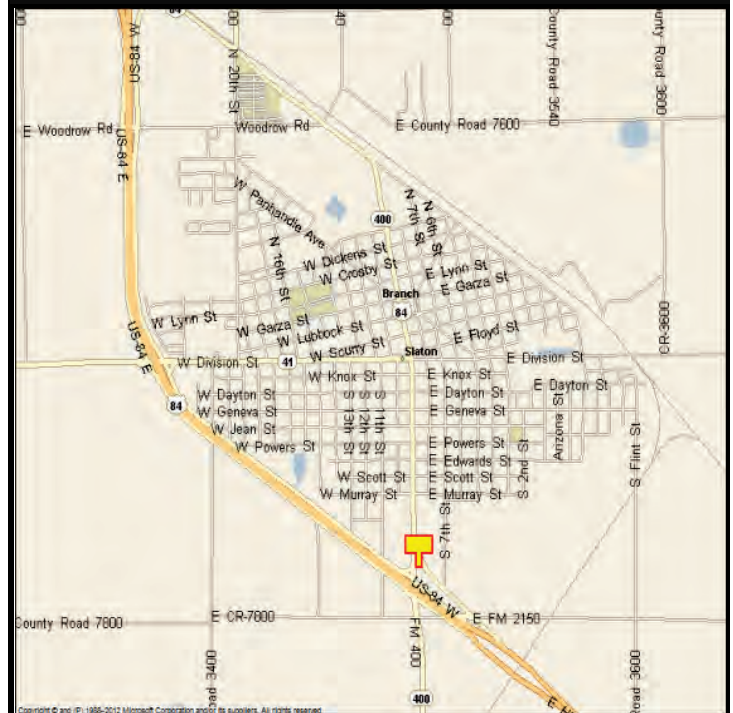

**LUBBOCK, LUBBOCK COUNTY, TEXAS**

**MARKET:**

This billboard is located in Slaton, Texas on US 84. This is perfect for Westbound traffic to Lubbock/Littlefield or Clovis on US 84.

**LOCATION:**

NW corner of US 84 and 9th Street - Slaton

**HIGHWAY:**

84

**ORIENTATION:**

Side of Pavement - North  
For Traffic - Westbound

**FACE:**

Position - Right Read  
Size - 10' H x 20' W  
Illuminated - Yes

**TERM:**

12, 24 & 36 Months

**GPS:**

Latitude: 33.6444  
Longitude: -101.9407

**WEEKLY IMPRESSIONS:**

98,000

**PANEL ID:**

ATLU-3A (Top)  
ATLU-3B (Bottom)

For More Information, Please Call

877.583.3801