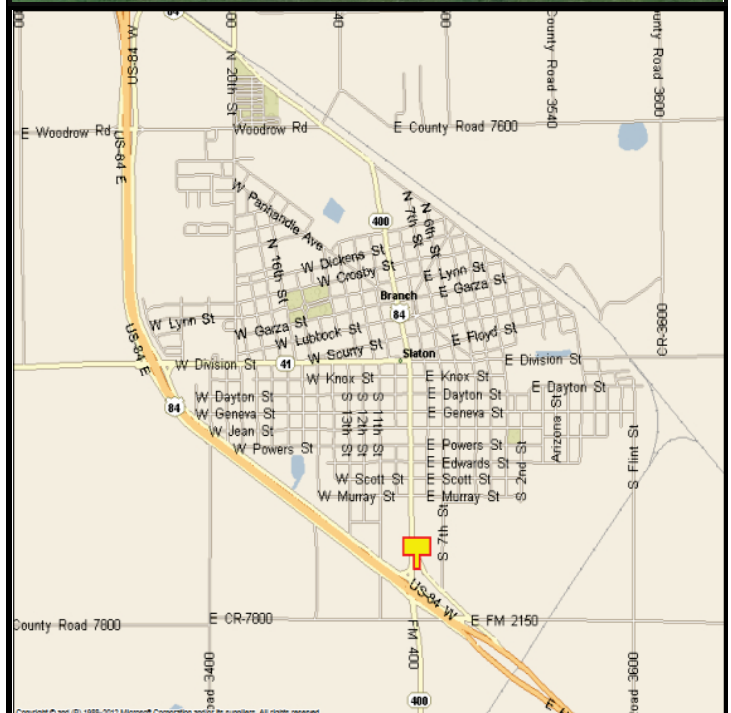

LUBBOCK, LUBBOCK COUNTY, TEXAS

MARKET:

This billboard is located in Slaton, Texas on US 84. This is perfect for Westbound traffic to Lubbock/Littlefield or Clovis on US 84.

LOCATION:

NW corner of US 84 and 9th Street - Slaton

HIGHWAY:

84

ORIENTATION:

Side of Pavement - North
For Traffic - Westbound

FACE:

Position - Right Read
Size - 10' H x 20' W
Illuminated - Yes

TERM:

12, 24 & 36 Months

GPS:

Latitude: 33.6444
Longitude: -101.9407

WEEKLY IMPRESSIONS:

98,000

PANEL ID:

ATLU-3A (Top)
ATLU-3B (Bottom)

For More Information, Please Call
877.583.3801

E-mail - sales@lookoutdoor.biz