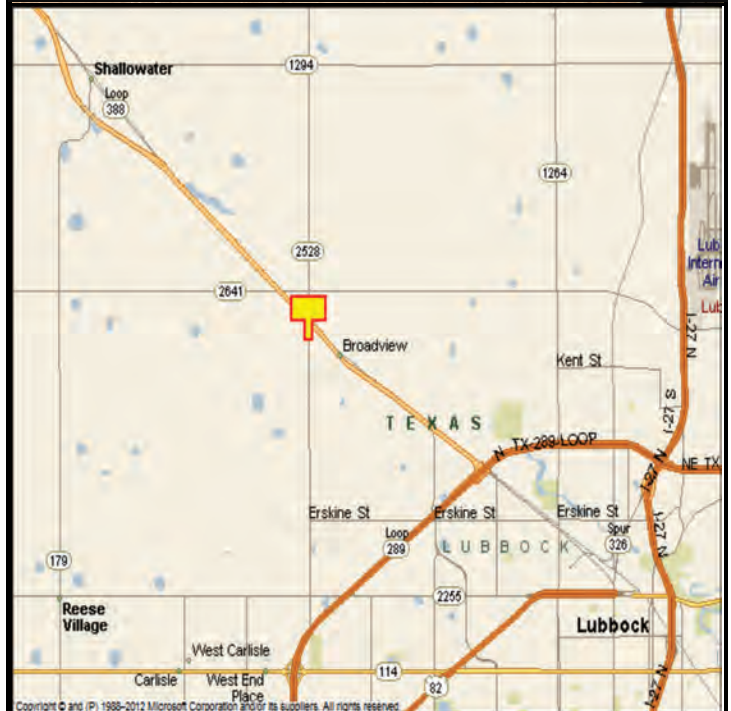

PANEL ID:

ATLU-2B

For More Information, Please Call

877.583.3801

E-mail - sales@lookoutdoor.biz