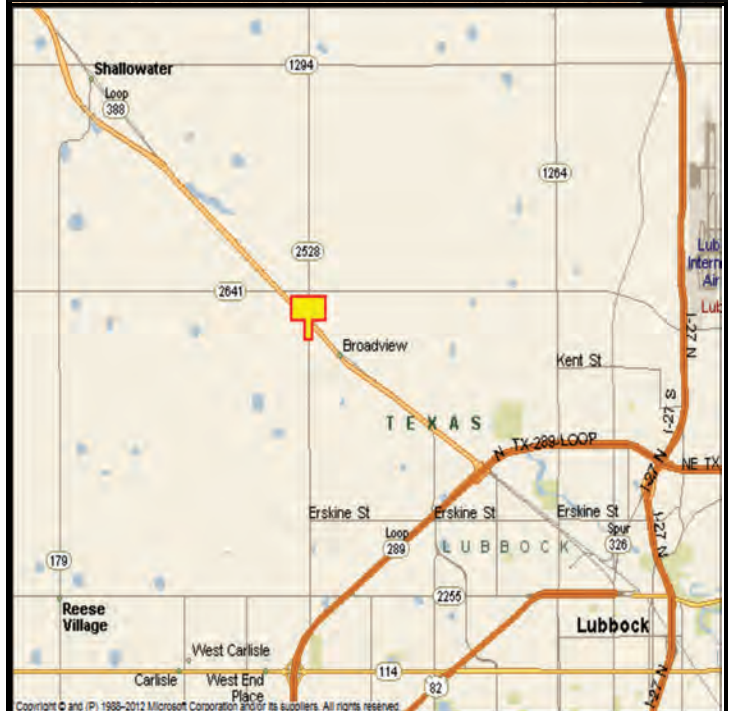

LUBBOCK, LUBBOCK COUNTY, TEXAS

MARKET:

This billboard is located in Lubbock, Texas at the intersection of Frankford Ave and US 84. This billboard is great for Lubbock traffic as well as westbound traffic to Shallowater, Littlefield or Clovis.

LOCATION:

NE corner of Frankford Ave and US 84 - Lubbock

HIGHWAY:

84

ORIENTATION:

Side of Pavement - South For
Traffic - Northwest Bound

FACE:

Position - Cross Read
Size - 12' H x 25' W
Illuminated - No

TERM:

12, 24 & 36 Months

GPS:

Latitude: 33.6443
Longitude: -101.9407

WEEKLY IMPRESSIONS:

106,000

PANEL ID:

ATLU-2B