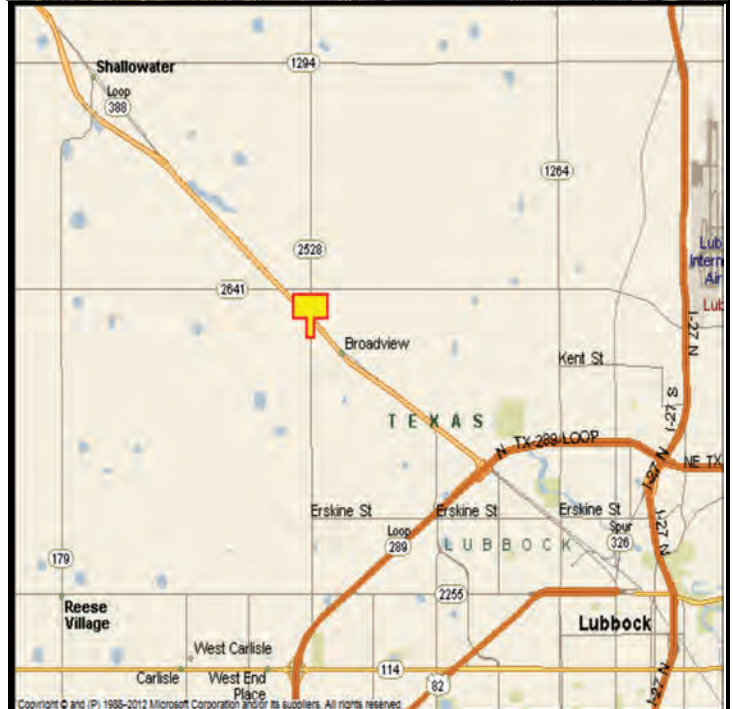

PANEL ID:

ATLU-2A

For More Information, Please Call

877.583.3801

E-mail - sales@lookoutdoor.biz