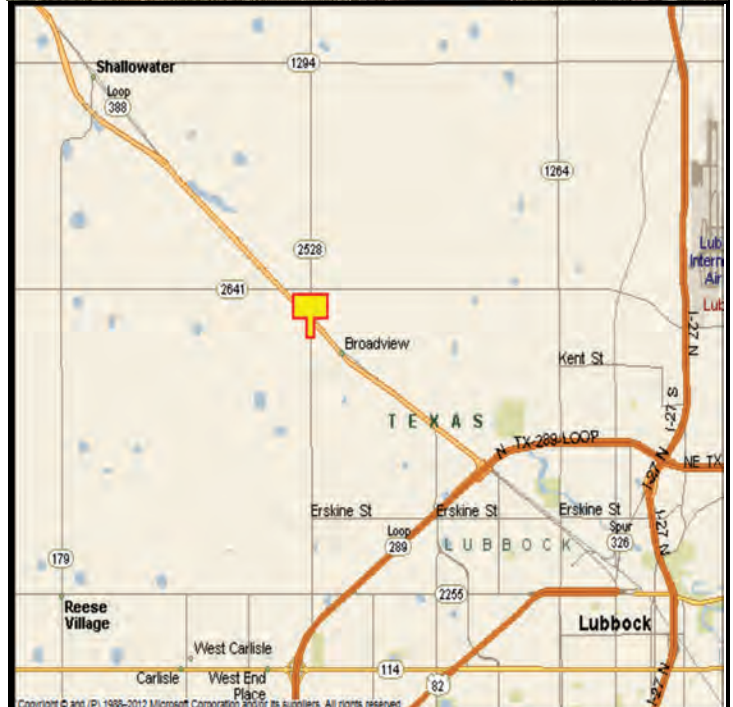

LUBBOCK, LUBBOCK COUNTY, TEXAS

MARKET:

This billboard is located in Lubbock, Texas at the intersection of Frankford Ave and US 84. This billboard is great for inbound traffic into Lubbock.

LOCATION:

NE corner of Frankford Ave and US 84 - Lubbock

HIGHWAY:

84

ORIENTATION:

Side of Pavement - South
For Traffic - Southeast Bound

FACE:

Position - Right Read
Size - 12' H x 25' W
Illuminated - No

TERM:

12, 24 & 36 Months

GPS:

Latitude: 33.6443
Longitude: -101.9407

WEEKLY IMPRESSIONS:

106,000

PANEL ID:

ATLU-2A

For More Information, Please Call

877.583.3801