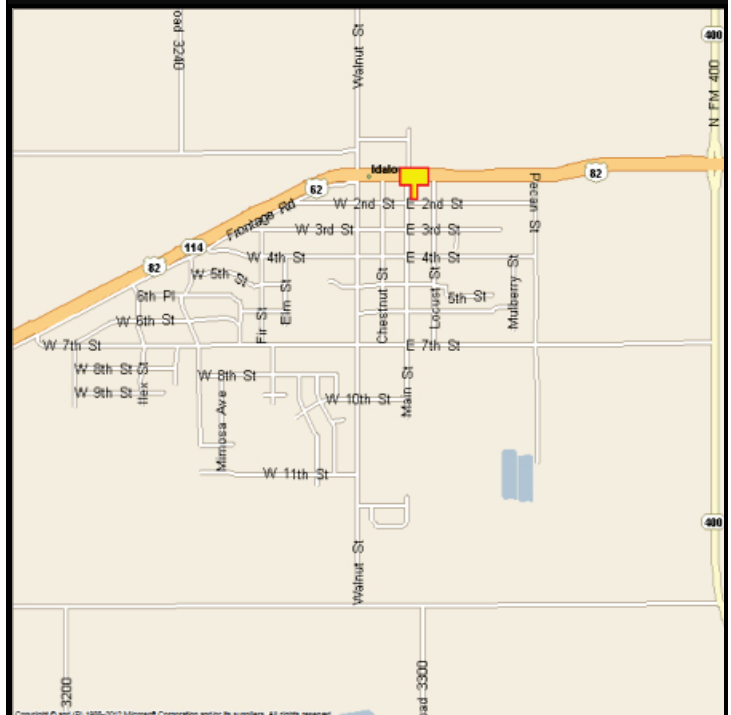

LUBBOCK, LUBBOCK COUNTY, TEXAS

MARKET:

Great billboard to advertise local business in Idalou. This board will also catch all westbound traffic headed toward Lubbock.

LOCATION:

SE corner of Hwys 82/62 and Main Street - Idalou

HIGHWAY:

82/62

ORIENTATION:

Side of Pavement - South
For Traffic - Westbound

FACE:

Position - Cross Read
Size - 6 x 12
Lights - No

TERM:

12, 24 & 36 Months

GPS:

Latitude: 33.6663
Longitude: -101.6803

WEEKLY IMPRESSIONS:

68,500

PANEL ID:

ATLU-1C (Top)
ATLU-1D (Bottom)

For More Information, Please Call

877.583.3801