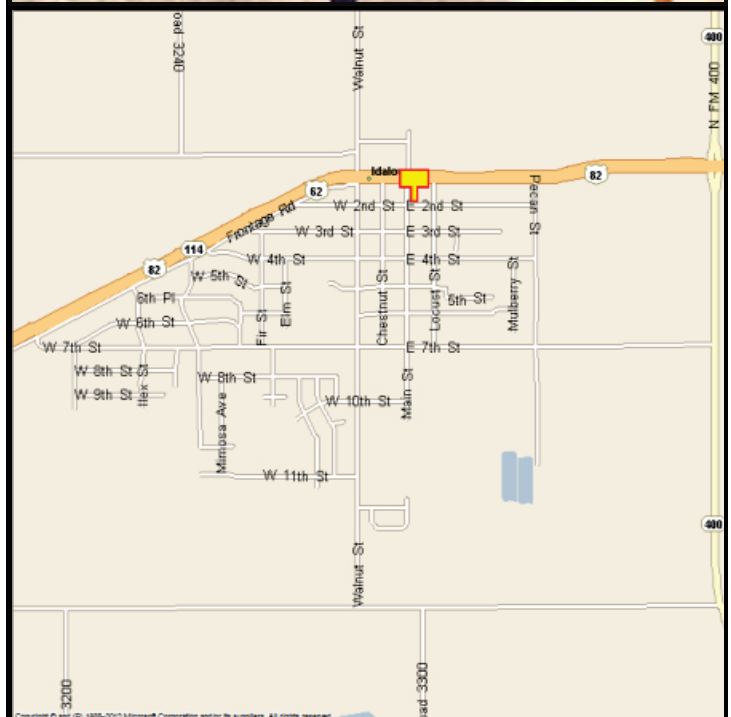

LUBBOCK, LUBBOCK COUNTY, TEXAS

MARKET:

Great billboard to advertise local business in Idalou. This board will also catch all westbound traffic headed toward Lubbock.

LOCATION:

SE corner of Hwys 82/62 and Main Street - Idalou

HIGHWAY:

82/62

ORIENTATION:

Side of Pavement - South
For Traffic - Westbound

FACE:

Position - Cross Read
Size - 6 x 12
Lights - No

TERM:

12, 24 & 36 Months

GPS:

Latitude: 33.6663
Longitude: -101.6803

WEEKLY IMPRESSIONS:

68,500

PANEL ID:

ATLU-1C (Top)
ATLU-1D (Bottom)

For More Information, Please Call
877.583.3801

E-mail - sales@lookoutdoor.biz