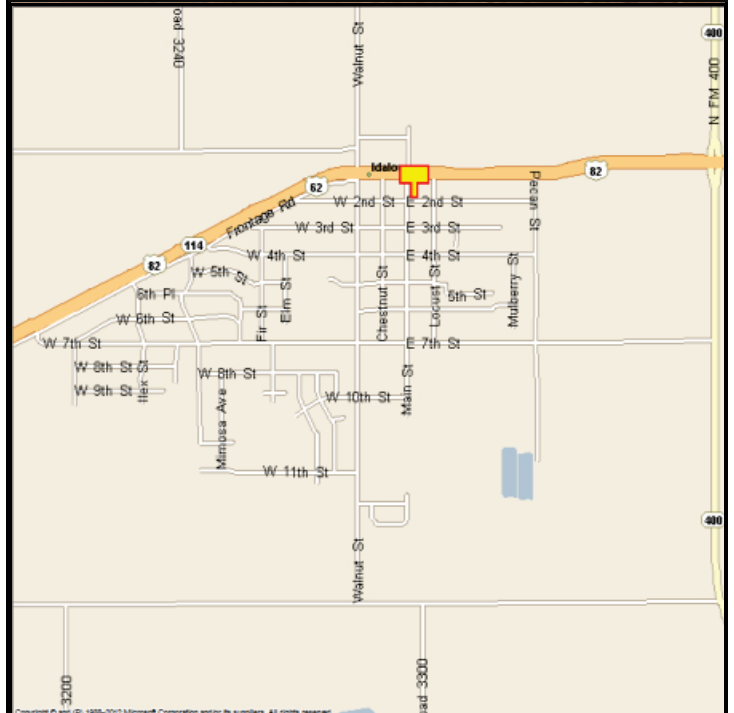

LUBBOCK, LUBBOCK COUNTY, TEXAS

MARKET:

Great billboard to advertise local business in Idalou. This board will also catch all eastbound travelers along Hwys 82/62.

LOCATION:

SE corner of Hwys 82/62 and Main Street - Idalou

HIGHWAY:

82/62

ORIENTATION:

Side of Pavement - South
For Traffic - Eastbound

FACE:

Position - Right Read
Size - 6 x 12
Lights - No

TERM:

12, 24 & 36 Months

GPS:

Latitude: 33.6663
Longitude: -101.6803

WEEKLY IMPRESSIONS:

68,500

PANEL ID:

ATLU-1A (Top)
ATUL-1B (Bottom)

For More Information, Please Call

877.583.3801