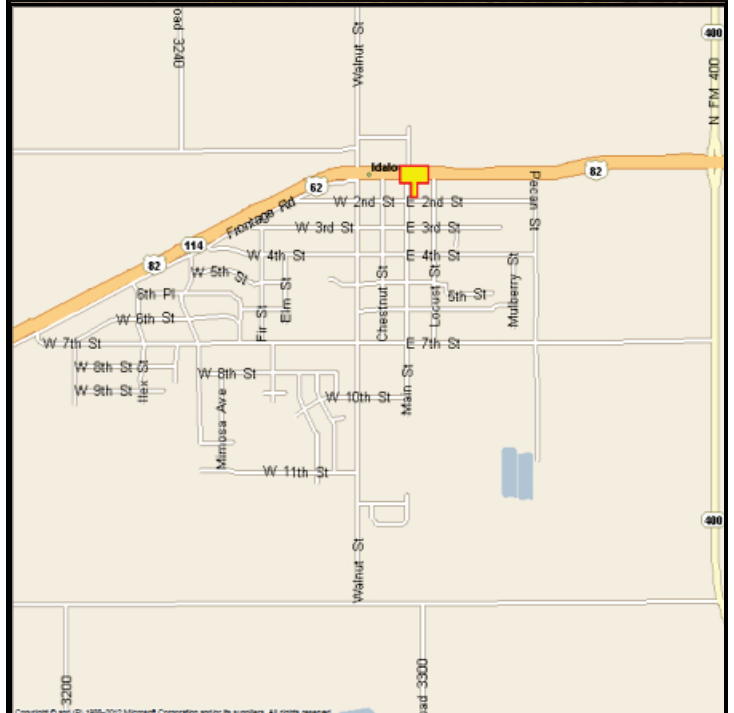

LUBBOCK, LUBBOCK COUNTY, TEXAS

MARKET:

Great billboard to advertise local business in Idalou. This board will also catch all eastbound travelers along Hwys 82/62.

LOCATION:

SE corner of Hwys 82/62 and Main Street - Idalou

HIGHWAY:

82/62

ORIENTATION:

Side of Pavement - South
For Traffic - Eastbound

FACE:

Position - Right Read
Size - 6 x 12
Lights - No

TERM:

12, 24 & 36 Months

GPS:

Latitude: 33.6663
Longitude: -101.6803

WEEKLY IMPRESSIONS:

68,500

PANEL ID:

ATLU-1A (Top)
ATUL-1B (Bottom)

For More Information, Please Call
877.583.3801

E-mail - sales@lookoutdoor.biz