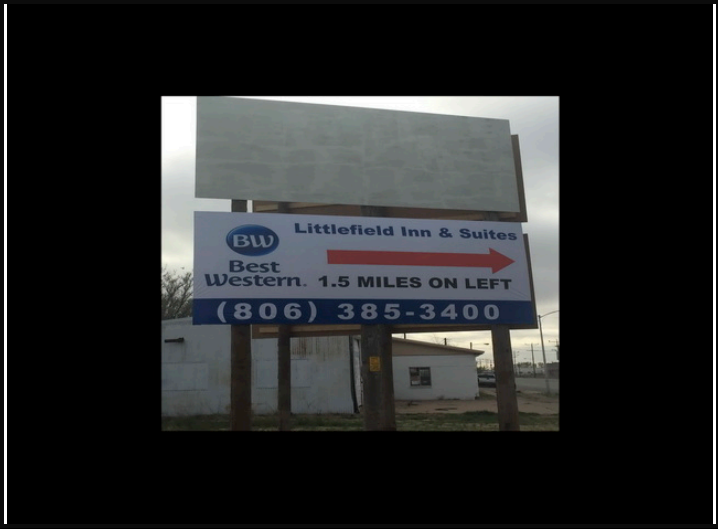

LITTLEFIELD, LAMB COUNTY, TEXAS

MARKET:

This board is located at the busy intersection of US 385 and Loop 430. Great truck traffic going to Lubbock, Littlefield and Levelland.

LOCATION:

@Hall Avenue - Littlefield

HIGHWAY:

385

ORIENTATION:

Side of Pavement - North
For Traffic - Eastbound

FACE:

Position - Cross Read
Size - 8' H x 16' W
Illuminated - No

TERM:

12, 24 & 36 Months

GPS:

Latitude: 33.9227
Longitude: -102.3249

WEEKLY IMPRESSIONS:

25,200

PANEL ID:

ATLA-3C (Top)
ATLA-3D (Bottom)

For More Information, Please Call

877.583.3801