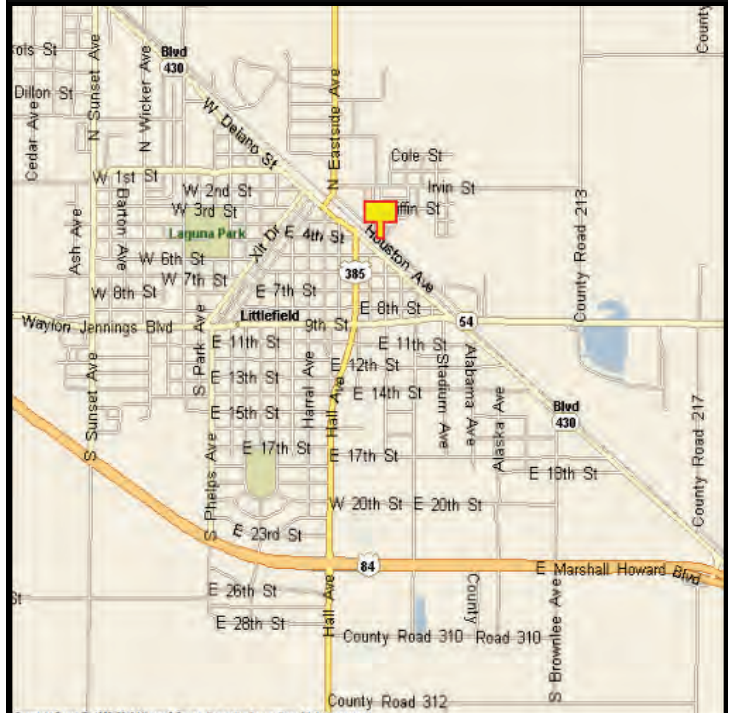

LITTLEFIELD, LAMB COUNTY, TEXAS

MARKET:

This board is located at the busy intersection of US 385 and Loop 430. Great truck traffic going to Lubbock, Littlefield and Levelland.

LOCATION:

@Hall Avenue - Littlefield

HIGHWAY:

385

ORIENTATION:

Side of Pavement - North
For Traffic - Eastbound

FACE:

Position - Cross Read
Size - 8' H x 16' W
Illuminated - No

TERM:

12, 24 & 36 Months

GPS:

Latitude: 33.9227
Longitude: -102.3249

WEEKLY IMPRESSIONS:

25,200

PANEL ID:

ATLA-3C (Top)
ATLA-3D (Bottom)

For More Information, Please Call

877.583.3801