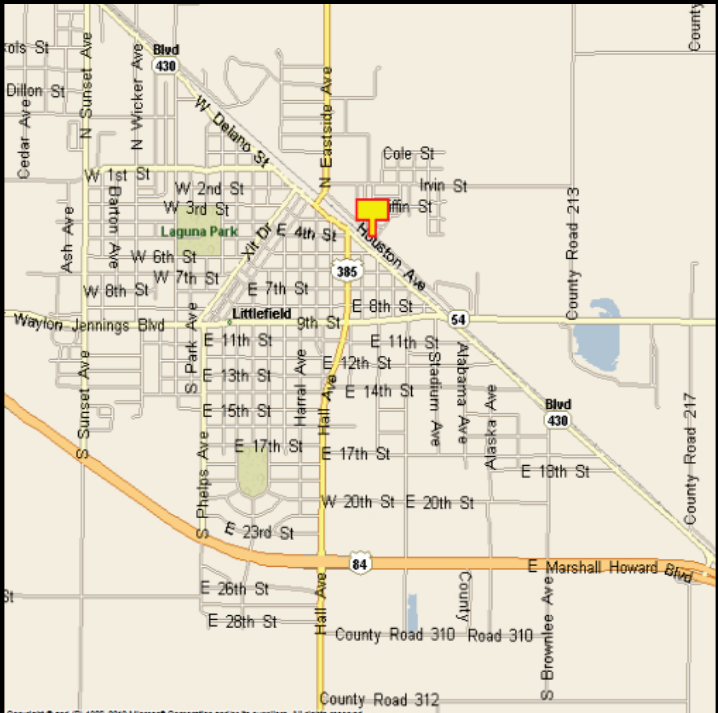

LITTLEFIELD, LAMB COUNTY, TEXAS

MARKET:

This board is located at the busy intersection of US 385 and Loop 430. Great truck traffic going to Lubbock, Littlefield and Levelland.

LOCATION:

@Hall Avenue - Littlefield

HIGHWAY:

385

ORIENTATION:

Side of Pavement - North
For Traffic - Eastbound

FACE:

Position - Cross Read
Size - 8' H x 16' W
Illuminated - No

TERM:

12, 24 & 36 Months

GPS:

Latitude: 33.9227
Longitude: -102.3249

WEEKLY IMPRESSIONS:

25,200

PANEL ID:

ATLA-3C (Top)
ATLA-3D (Bottom)

For More Information, Please Call

877.583.3801