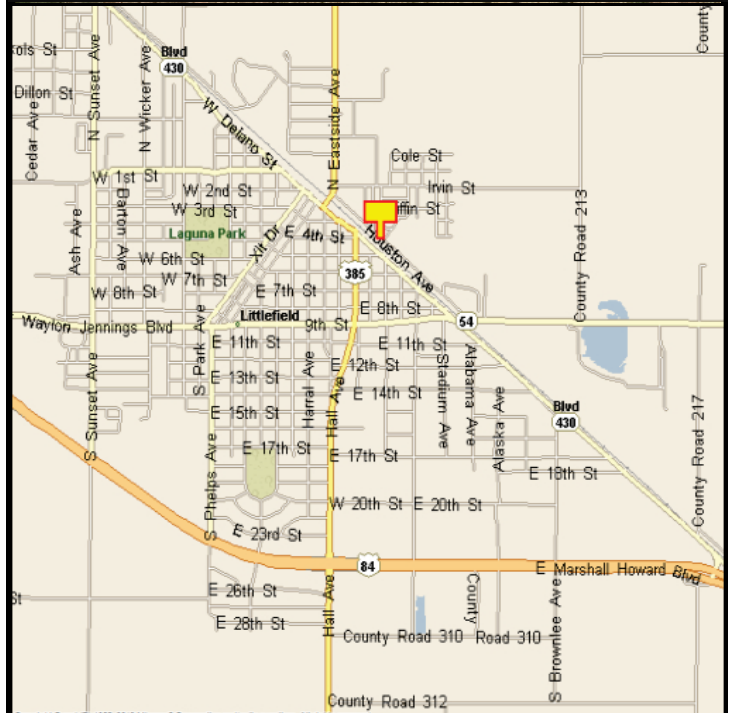

PANEL ID:

ATLA-3A (Top)
ATLA-3B (Bottom)

For More Information, Please Call

877.583.3801

E-mail - sales@lookoutdoor.biz